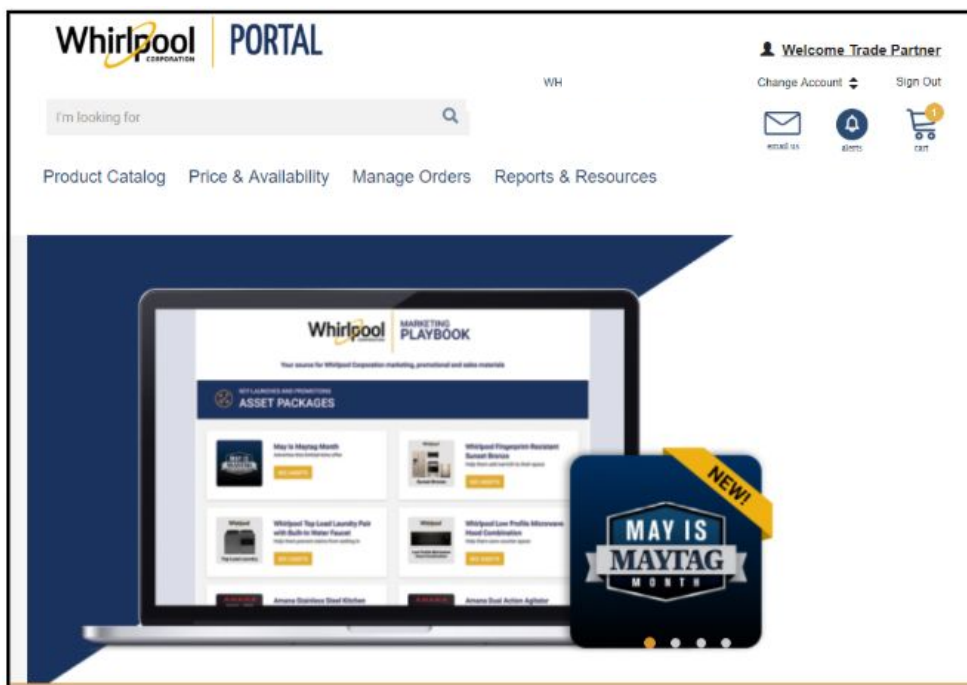

USING THE SEARCH FUNCTION

Purpose

Use this Quick Reference Guide to view the steps to navigate the Whirlpool Portal using the search function.

Steps

1. Start on the Whirlpool Portal **Home** page.

2. Enter the name of an item you would like to search for. In this example, type **Refrigerator** and click the **Magnifying Glass Icon**.