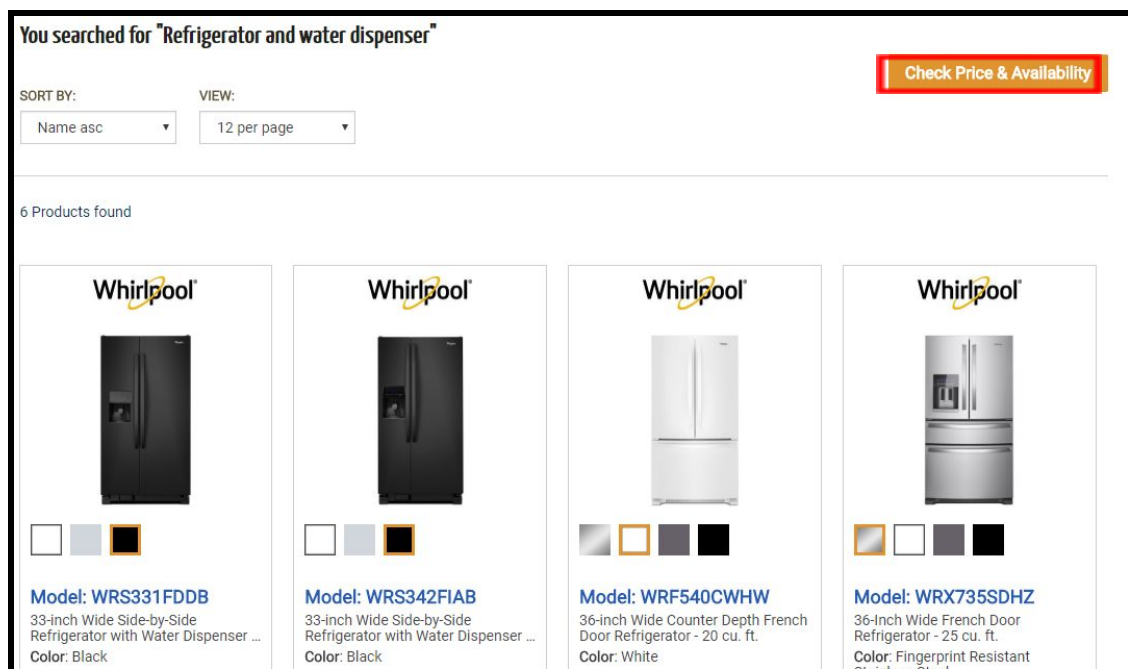

3. The search results display. If necessary, click the **Check Price & Availability** button to view product price and availability.