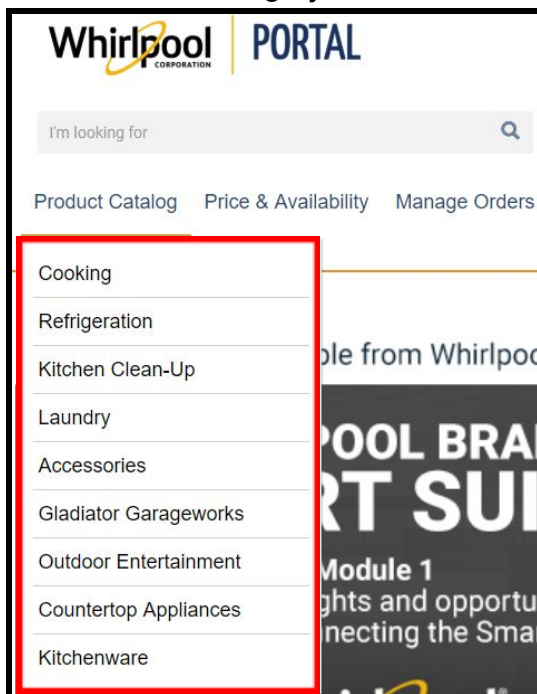

SEARCHING FOR A PRODUCT

Purpose

Use this Quick Reference Guide to view the steps to search for a product through the Whirlpool Portal. This guide will show you how to search by browsing the product catalog or through a keyword search. Please reference the Quick Check Price & Availability Quick Reference Guide as an alternative way to search for a product.

Steps – Browsing the Product Catalog

1. Start on the Whirlpool Portal **Home** page. Click the **Product Catalog** menu.

2. Select the item **Category**.

3. Select the desired product **Category**.

Categories