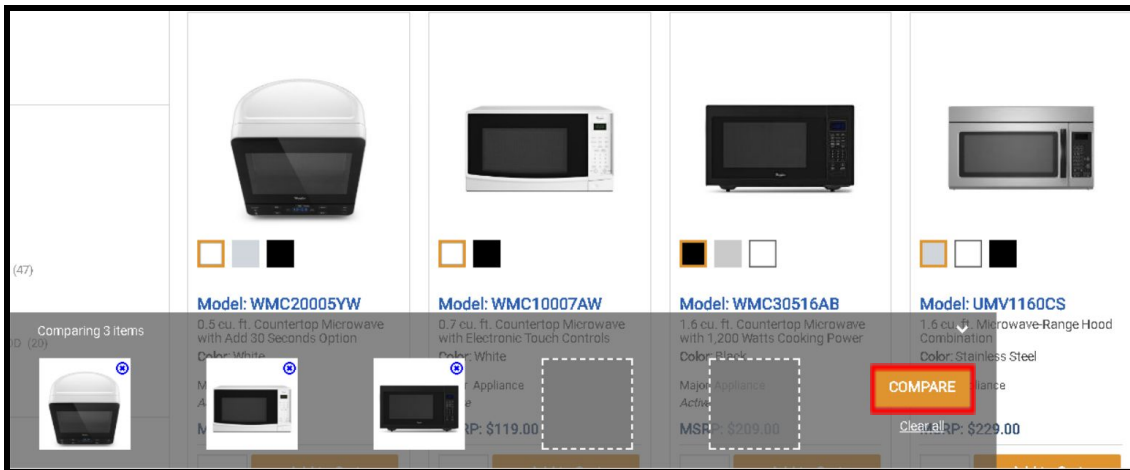

Steps

1. Start on the Whirlpool Portal **Home** page. Select the **Product Catalog** tab.

2. Select the item category.

3. Select the **Compare** checkbox of the desired models to compare.
 - Up to 5 products within the same category can be compared at one time.

4. Click **Compare**. The **Compare** page displays.

- The individual model features display under their image.
 - Adding products from different categories to the compare list does not erase previously selected products. Each product category is given its own tab.