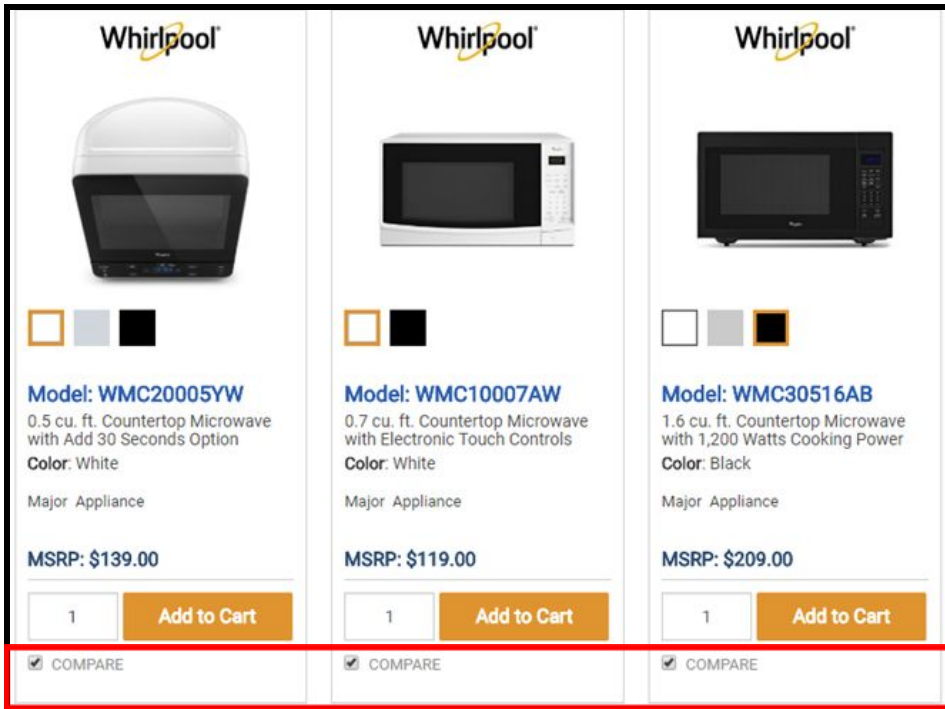

Steps

1. Start on the Whirlpool Portal **Home** page. Select the **Product Catalog** tab.

2. Select the item category.

3. Select the **Compare** checkbox of the desired models to compare.
 - Up to 5 products within the same category can be compared at one time.

4. Click **Compare**. The **Compare** page displays.

- The individual model features display under their image.
 - Adding products from different categories to the compare list does not erase previously selected products. Each product category is given its own tab.