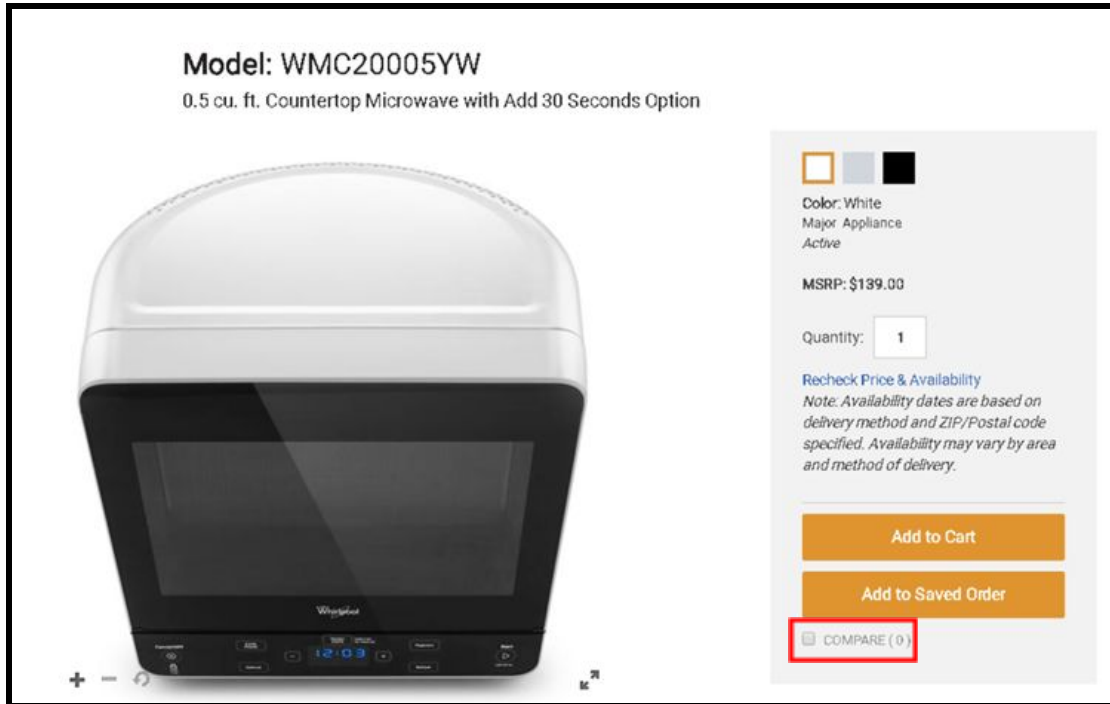

Steps – Comparing Products From The Product Description Page

1. Select the **Compare** checkbox.